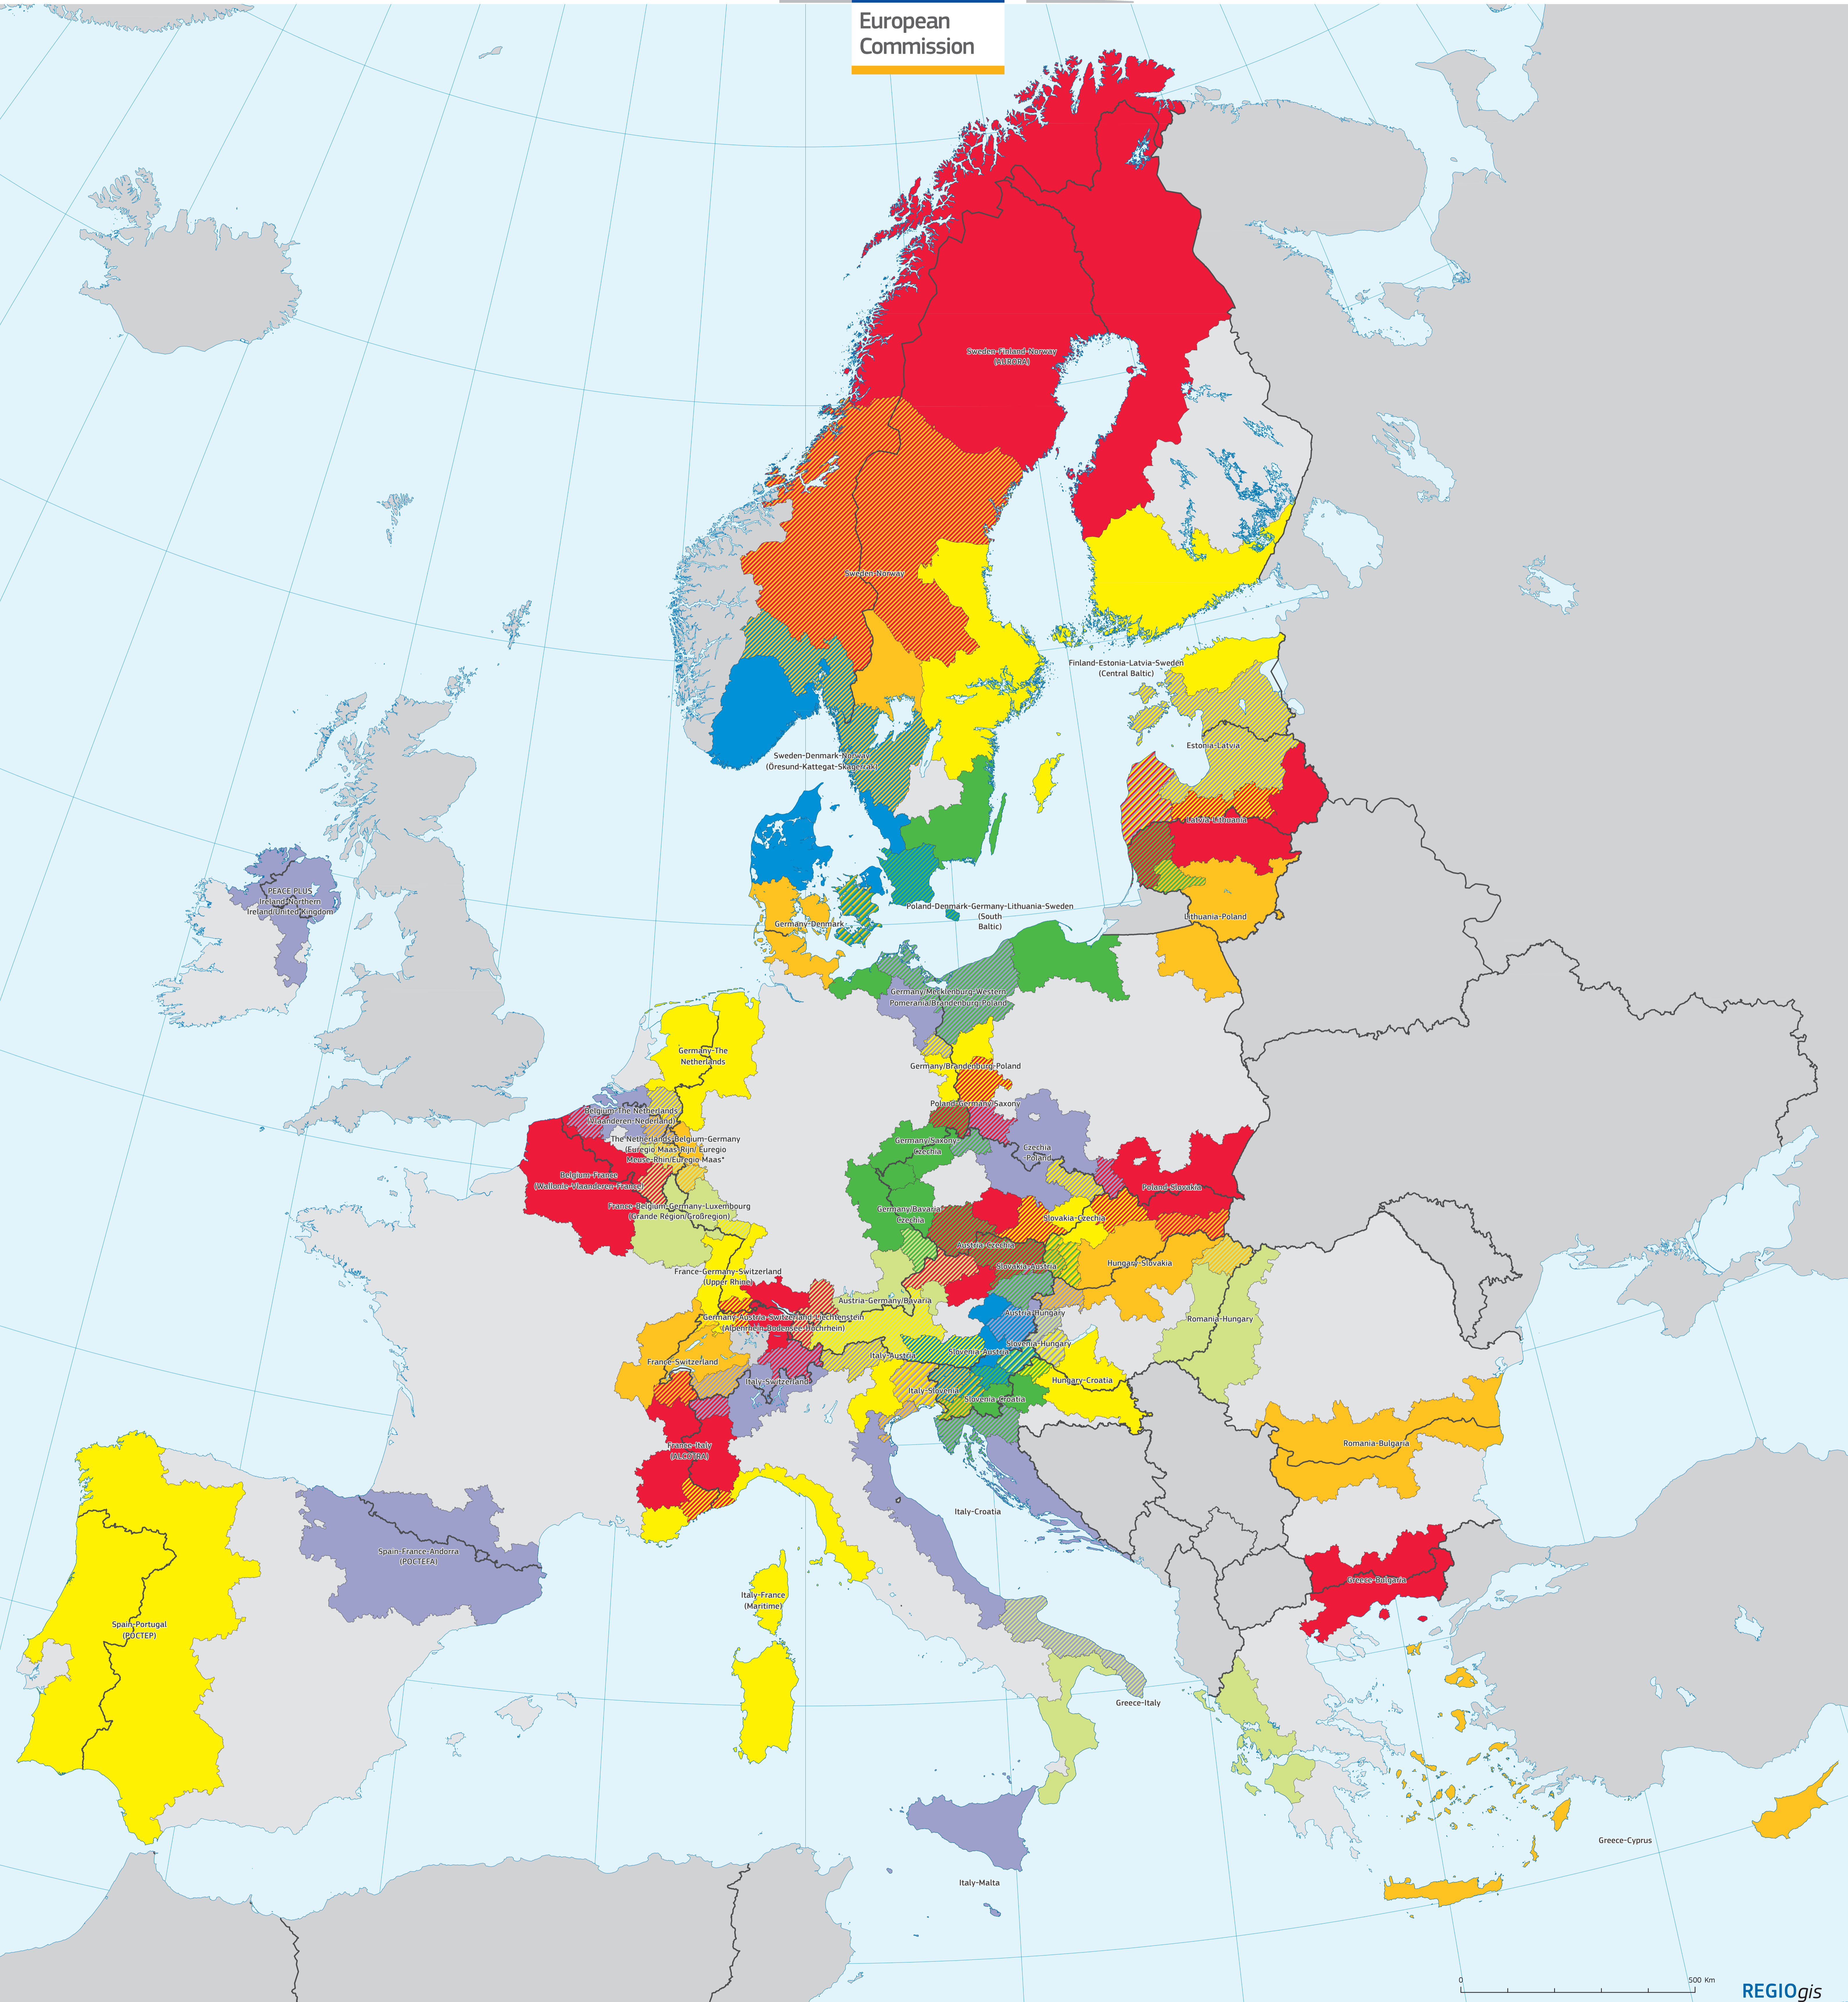

European Commission

Interreg VI A Cross-border cooperation programmes, 2021-2027

This map shows the areas of the cross-border programmes co-financed by the ERDF. Each programme area is shown with a specific colour. Hatched areas are part of two or more programme areas simultaneously.

Source: DG REGIO

Regional and Urban policy