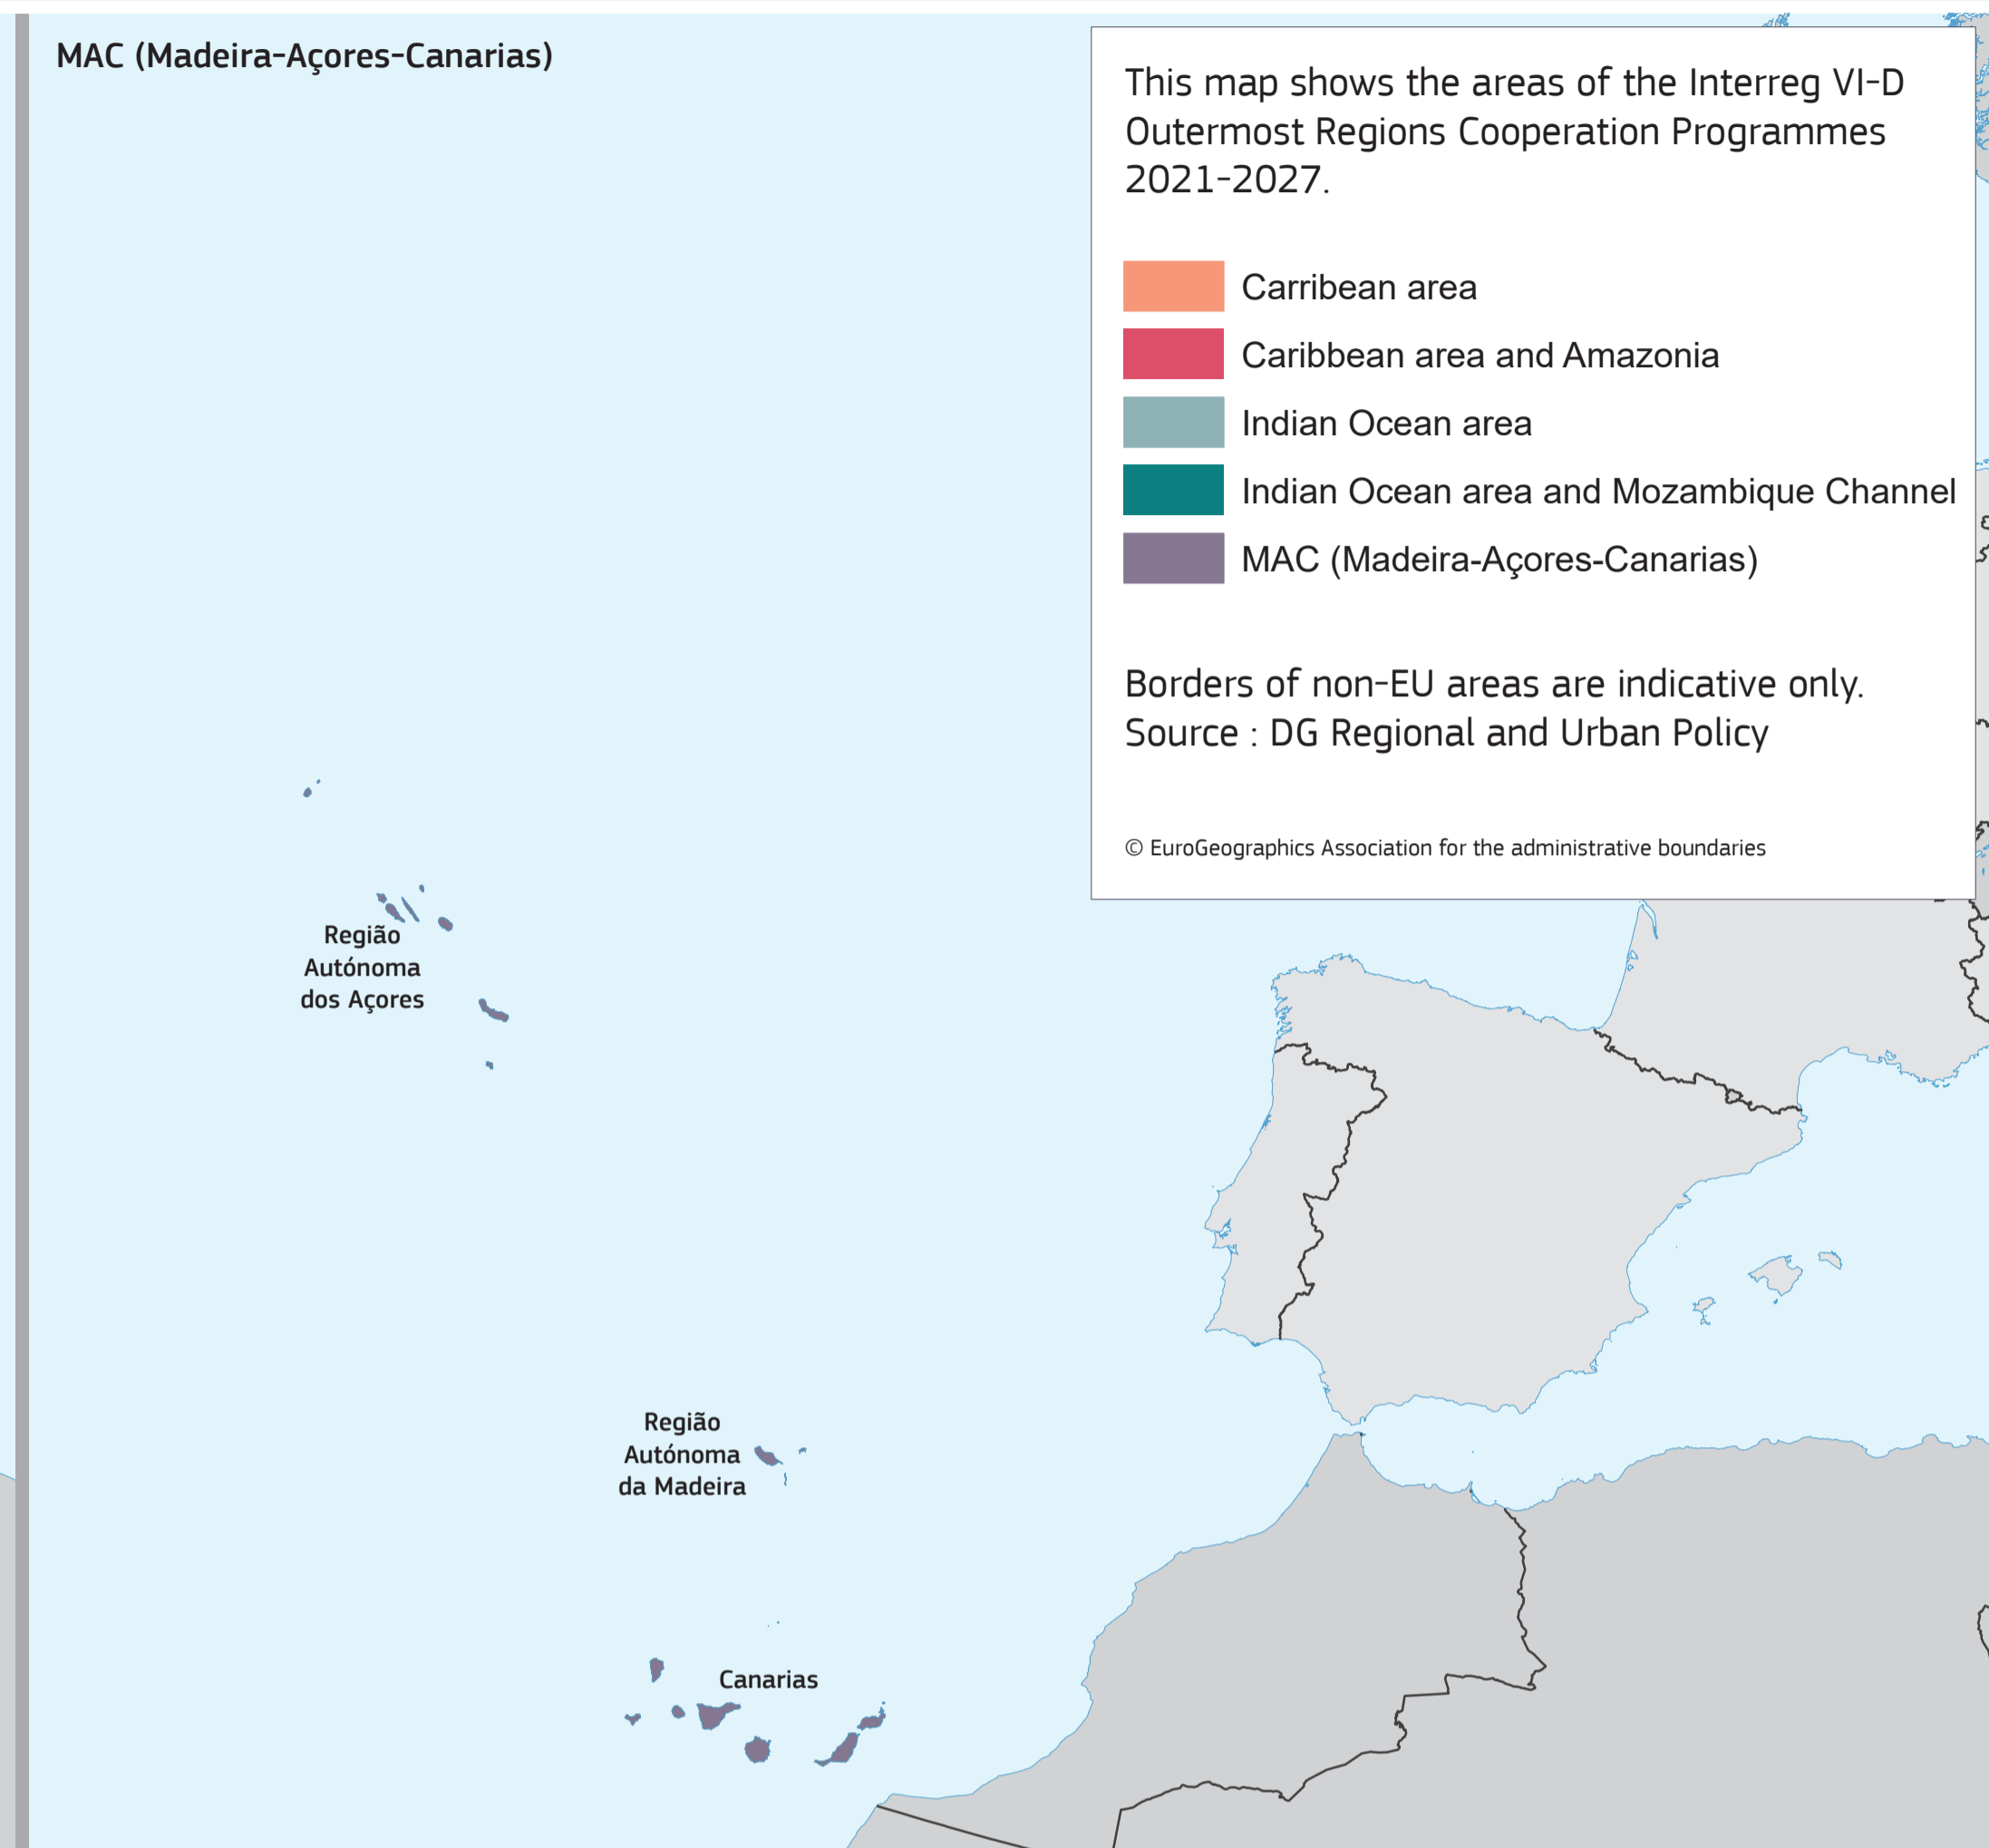

Interreg VI-D Outermost Regions Cooperation Programmes 2021-2027

This map shows the areas of the Interreg VI-D Outermost Regions Cooperation Programmes 2021-2027.

- Caribbean area
- Caribbean area and Amazonia
- Indian Ocean area
- Indian Ocean area and Mozambique Channel
- MAC (Madeira-Açores-Canarias)

Borders of non-EU areas are indicative only.
Source : DG Regional and Urban Policy

© EuroGeographics Association for the administrative boundaries