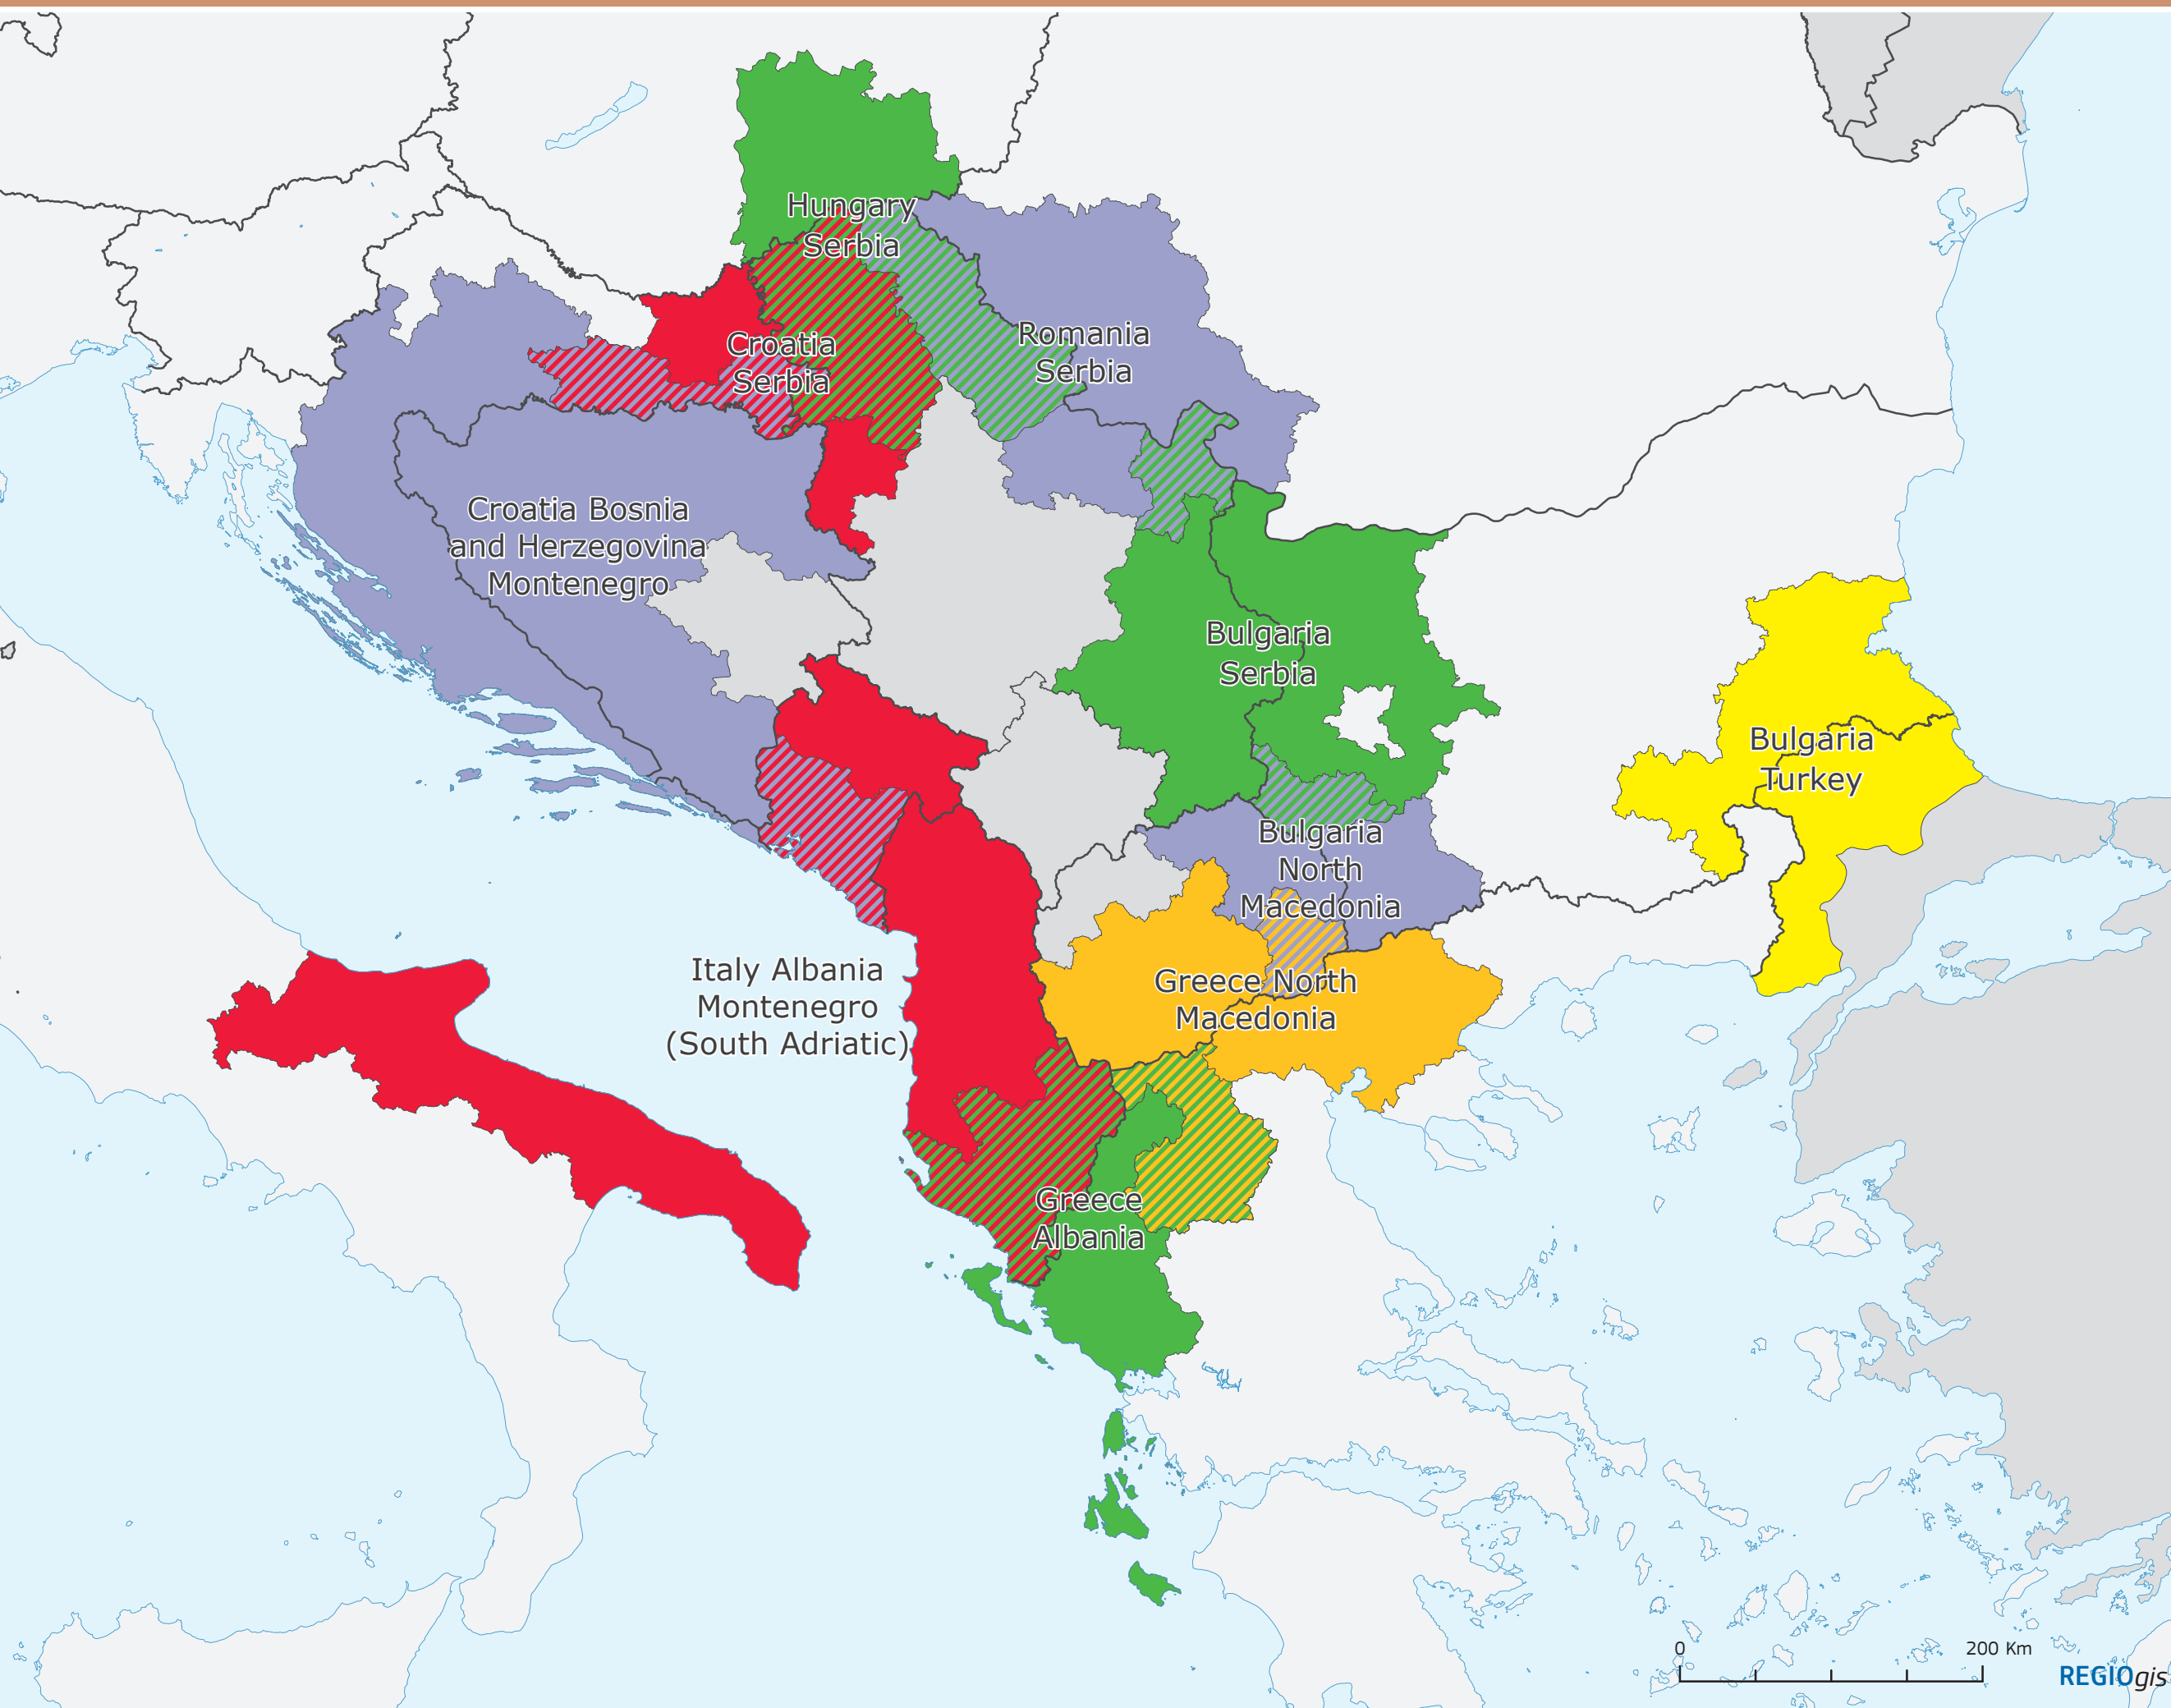

Interreg VI A IPA Cross-border cooperation programmes 2021-2027

This map shows the areas of the Interreg VI A IPA Cross-border cooperation programmes 2021-2027.

Each programme area is shown with a specific colour. Hatched areas are part of two or more programme areas simultaneously.

Borders of non-EU areas are indicative only.

Source : DG Regional and Urban Policy